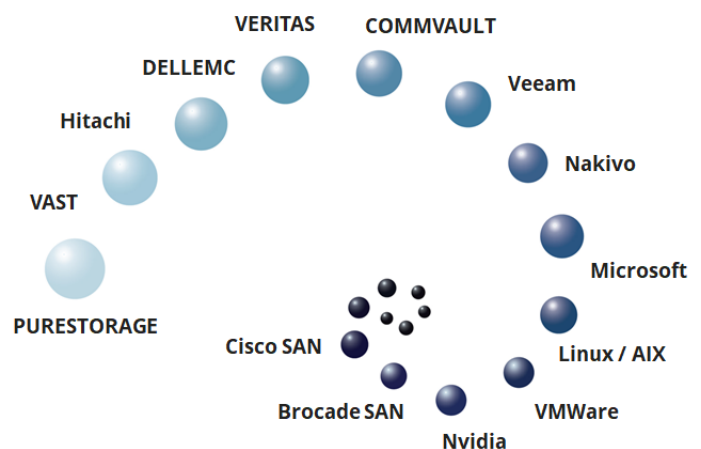

SERVER & COMPUTE

Monitoring server performance to ensure efficient operation and troubleshooting issues. Configuring storage and network settings and providing technical user support.

TECHNICAL SUPPORT

Automated monitoring and alerting to identify and resolve incidents 24/7 swiftly. Consistent and reliable incident management process.

CONTACT US

advancedservices@datasciences.co.za

We aim to provide our customers with experts who are responsible for maximising the value and benefits of their Backup, Storage, SAN and Compute platforms.

Our model is to provide standard or customised solutions that encompass a range of operational, administrative, and integrity functions within the IT environment.

Backup	Storage	Cloud	Compute	Networks	Sites
444PB	124PB	90PB	150	24	29

OPERATIONAL FUNCTIONS

- Technical Analysis & Remediation
- Remote and onsite support services
- Monitoring & Alerting
- Daily Operations and Troubleshooting
- Migrations
- Readiness Checks
- Integration, Orchestration & Automation
- System Optimisation
- Software Upgrades & Patching

ADMINISTRATIVE FUNCTIONS

- Reporting Services
- Project Management
- Solution Design and Deployment
- Capacity Management
- Performance Tuning

INTEGRITY FUNCTIONS

- Critical Recovery
- Product Security compliance

CERTIFICATIONS